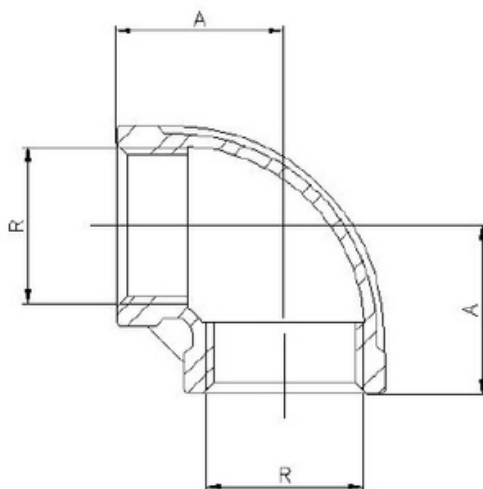

REF. 0090 - 0090N

Joelho a 9 graus roscado
(fêmea / fêmea) AISI 316 - Rosca BSP

90° elbow F-F BSP thread
Also available with NPT thread (Ref. 0090N).

F009002ESGE	8	1/4"
F009003ESGE	10	3/8"
F009004ESGE	15	1/2"
F009005ESGE	20	3/4"
F009006ESGE	25	1"
F009007ESGE	32	1 1/4"
F009008ESGE	40	1 1/2"
F009009ESGE	50	2"
F009010ESGE	65	2 1/2"
F009011ESGE	80	3"
F009012ESGE	100	4"

F0090N02ESGE	8	1/4"
F0090N03ESGE	10	3/8"
F0090N04ESGE	15	1/2"
F0090N05ESGE	20	3/4"
F0090N06ESGE	25	1"
F0090N07ESGE	32	1 1/4"
F0090N08ESGE	40	1 1/2"
F0090N09ESGE	50	2"
F0090N10ESGE	65	2 1/2"
F0090N11ESGE	80	3"
F0090N12ESGE	100	4"

			DIMENSÕES
REF.	REF.	MEDIDA	A
0090 02	0090N 02	1/4"	19
0090 03	0090N 03	3/8"	23
0090 04	0090N 04	1/2"	27
0090 05	0090N 05	3/4"	32
0090 06	0090N 06	1"	38
0090 07	0090N 07	1 1/4"	45
0090 08	0090N 08	1 1/2"	48
0090 09	0090N 09	2"	57
0090 10	0090N 10	2 1/2"	69
0090 11	0090N 11	3"	78
0090 12	0090N 12	4"	96