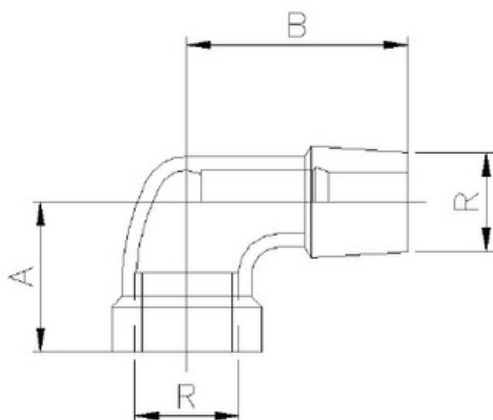

REF. 0092 - 0092N

Joelho a 90 graus roscado
(macho / fêmea) AISI 316 - Rosca BSP

90° elbow M-F BSP thread
Also available with NPT thread (Ref. 0092N).

F009202ESGE	8	1/4"
F009203ESGE	10	3/8"
F009204ESGE	15	1/2"
F009205ESGE	20	3/4"
F009206ESGE	25	1"
F009207ESGE	32	1 1/4"
F009208ESGE	40	1 1/2"
F009209ESGE	50	2"
F009210ESGE	65	2 1/2"
F009211ESGE	80	3"
F009212ESGE	100	4"

F0092N02ESGE	8	1/4"
F0092N03ESGE	10	3/8"
F0092N04ESGE	15	1/2"
F0092N05ESGE	20	3/4"
F0092N06ESGE	25	1"
F0092N07ESGE	32	1 1/4"
F0092N08ESGE	40	1 1/2"
F0092N09ESGE	50	2"
F0092N10ESGE	65	2 1/2"
F0092N11ESGE	80	3"
F0092N12ESGE	100	4"

			DIMENSÕES	
REF.	REF.	MEDIDA	A	B
0092 02	0092N 02	1/4"	19	27
0092 03	0092N 03	3/8"	23	29
0092 04	0092N 04	1/2"	27	35
0092 05	0092N 05	3/4"	32	40
0092 06	0092N 06	1"	38	46
0092 07	0092N 07	1 1/4"	45	54
0092 08	0092N 08	1 1/2"	48	57
0092 09	0092N 09	2"	57	70
0092 10	0092N 10	2 1/2"	69	83
0092 11	0092N 11	3"	78	94
0092 12	0092N 12	4"	96	115