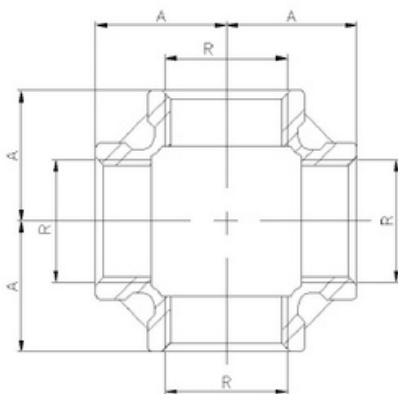

REF. 0180 - 0180N

União em cruz roscada (fêmea) AISI 316 - Rosca BSP

Cross BSP thread
Also available with NPT thread (Ref. 0180N).

F018002ESGE	8	1/4"
F018003ESGE	10	3/8"
F018004ESGE	15	1/2"
F018005ESGE	20	3/4"
F018006ESGE	25	1"
F018007ESGE	32	1 1/4"
F018008ESGE	40	1 1/2"
F018009ESGE	50	2"

F0180N02ESGE	8	1/4"
F0180N03ESGE	10	3/8"
F0180N04ESGE	15	1/2"
F0180N05ESGE	20	3/4"
F0180N06ESGE	25	1"
F0180N07ESGE	32	1 1/4"
F0180N08ESGE	40	1 1/2"
F0180N09ESGE	50	2"

F18002CHMO	8	1/4"
F18003CHMO	10	3/8"
F18004CHMO	15	1/2"
F18005CHMO	20	3/4"
F18006CHMO	25	1"
F18007CHMO	32	1 1/4"
F18008CHMO	40	1 1/2"
F18009CHMO	50	2"

			DIMENSÕES
REF.	REF.	MEDIDA	A
0180 02	0180N 02	1/4"	19
0180 03	0180N 03	3/8"	23
0180 04	0180N 04	1/2"	27
0180 05	0180N 05	3/4"	32
0180 06	0180N 06	1"	38
0180 07	0180N 07	1 1/4"	45
0180 08	0180N 08	1 1/2"	48
0180 09	0180N 09	2"	57