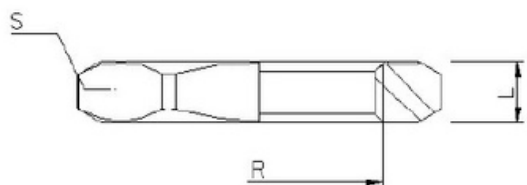

REF. 0312

Porca sextavada AISI 316 - Rosca BSP

Nut

|             |    |        |
|-------------|----|--------|
| F031202ESGE | 8  | 1/4"   |
| F031203ESGE | 10 | 3/8"   |
| F031204ESGE | 15 | 1/2"   |
| F031205ESGE | 20 | 3/4"   |
| F031206ESGE | 25 | 1"     |
| F031207ESGE | 32 | 1 1/4" |
| F031208ESGE | 40 | 1 1/2" |
| F031209ESGE | 50 | 2"     |

|              |    |        |
|--------------|----|--------|
| F0312N02ESGE | 8  | 1/4"   |
| F0312N03ESGE | 10 | 3/8"   |
| F0312N04ESGE | 15 | 1/2"   |
| F0312N05ESGE | 20 | 3/4"   |
| F0312N06ESGE | 25 | 1"     |
| F0312N07ESGE | 32 | 1 1/4" |
| F0312N08ESGE | 40 | 1 1/2" |
| F0312N09ESGE | 50 | 2"     |

|         |          |        | DIMENSÕES |    |
|---------|----------|--------|-----------|----|
| REF.    | REF.     | MEDIDA | L         | S  |
| 0312 02 | 0312N 02 | 1/4"   | 7         | 18 |
| 0312 03 | 0312N 03 | 3/8"   | 7         | 24 |
| 0312 04 | 0312N 04 | 1/2"   | 8         | 30 |
| 0312 05 | 0312N 05 | 3/4"   | 9         | 34 |
| 0312 06 | 0312N 06 | 1"     | 9         | 43 |
| 0312 07 | 0312N 07 | 1 1/4" | 11        | 52 |
| 0312 08 | 0312N 08 | 1 1/2" | 12        | 58 |
| 0312 09 | 0312N 09 | 2"     | 13        | 72 |