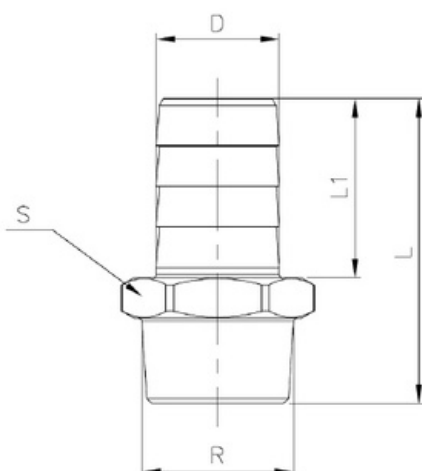

REF. 0399 - 0399N

Conexão de mangueira AISI 316 - Rosca BSP

Hose nipple
Also available with NPT thread (Ref. 0399N)

F039902ESGE	8	1/4"
F039903ESGE	10	3/8"
F039904ESGE	15	1/2"
F039905ESGE	20	3/4"
F039906ESGE	25	1"
F039907ESGE	32	1 1/4"
F039908ESGE	40	1 1/2"
F039909ESGE	50	2"
F039910ESGE	65	2 1/2"
F039911ESGE	80	3"

F0399N02ESGE	8	1/4"
F0399N03ESGE	10	3/8"
F0399N04ESGE	15	1/2"
F0399N05ESGE	20	3/4"
F0399N06ESGE	25	1"
F0399N07ESGE	32	1 1/4"
F0399N08ESGE	40	1 1/2"
F0399N09ESGE	50	2"
F0399N10ESGE	65	2 1/2"
F0399N11ESGE	80	3"

F39902CHMO	8	1/4"
F39903CHMO	10	3/8"
F39904CHMO	15	1/2"
F39905CHMO	20	3/4"
F39906CHMO	25	1"
F39907CHMO	32	1 1/4"
F39908CHMO	40	1 1/2"
F39909CHMO	50	2"
F39910CHMO	65	2 1/2"
F39911CHMO	80	3"

DIMENSÕES

REF.	REF.	MEDIDA	L	L1	D	S
0399 02	0399N 02	1/4"	42,5	28	9	15
0399 03	0399N 03	3/8"	49	33	11,5	18
0399 04	0399N 04	1/2"	57,5	38	15	22
0399 05	0399N 05	3/4"	66	45	20	28
0399 06	0399N 06	1"	76	52	27	35
0399 07	0399N 07	1 1/4"	79	52	33	44
0399 08	0399N 08	1 1/2"	83	56	39,5	50
0399 09	0399N 09	2"	92	60	52	62
0399 10	0399N 10	2 1/2"	99	65	67	78
0399 11	0399N 11	3"	107,5	70	80	91